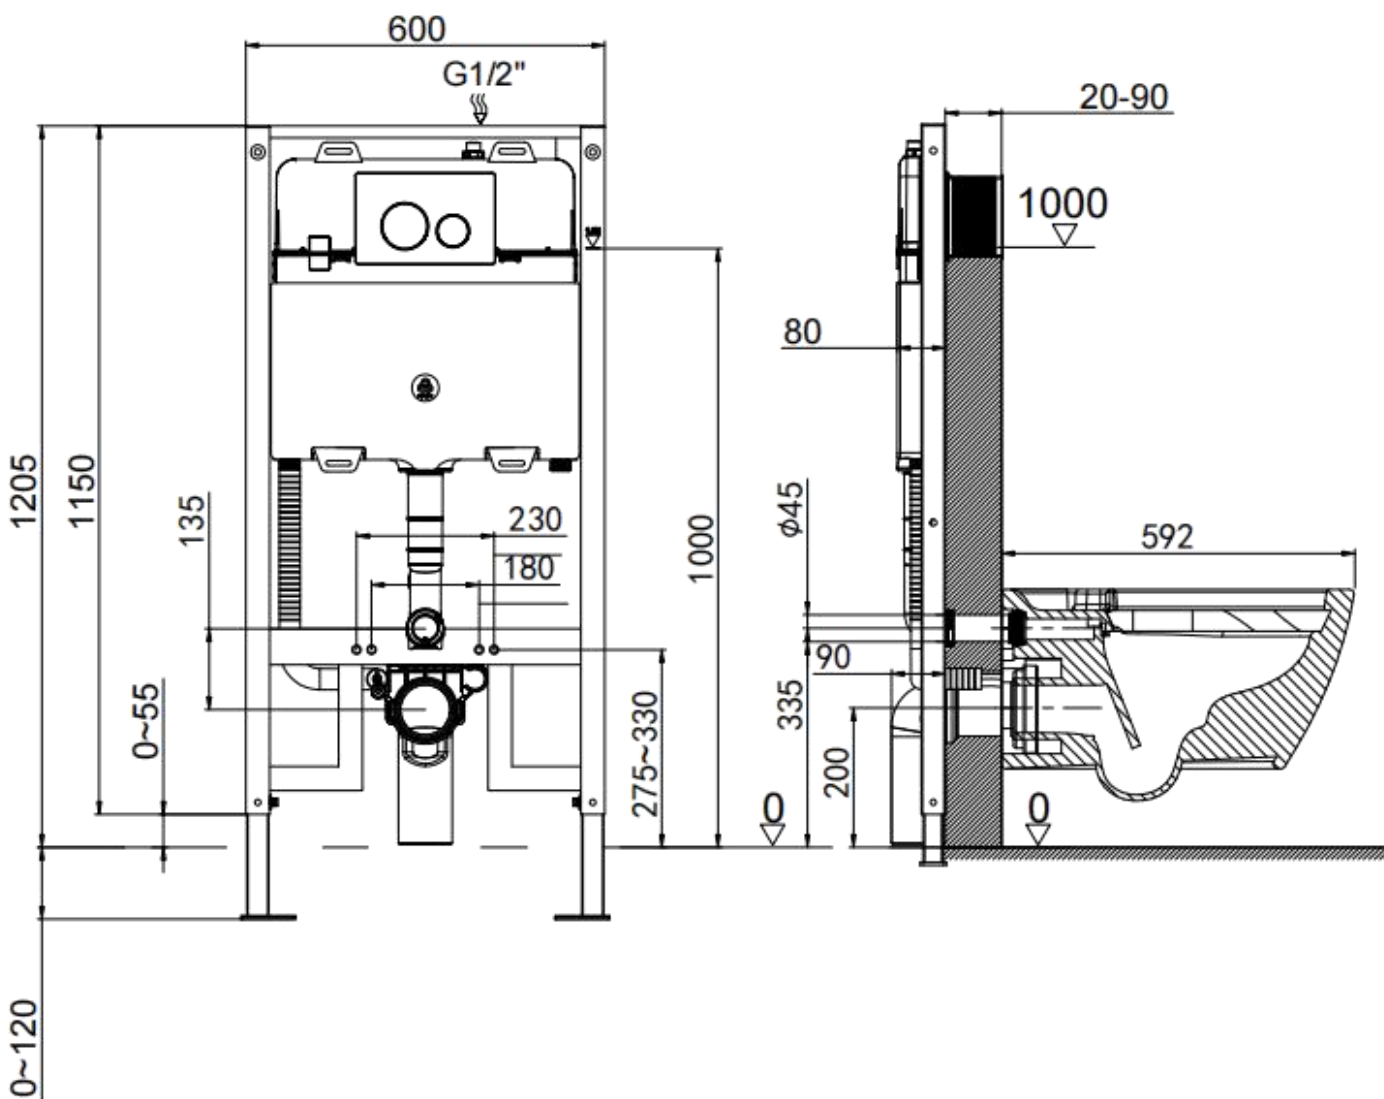

LAFEME

Thanks to the perfect combination of design and technology, you won't need any more space than you would for a conventional toilet. Sesto, the compact sleek design, fits great in virtually any space and brings out a fantastic modern touch without compromising convenience, design, sustainability, or quality.

This Model includes air-gap assessed and found to comply with the requirements of AS 2845.2:2010.

No further BACKFLOW PREVENTION is required for this connection to water supply

Please visit www.lafeme.com.au for more information