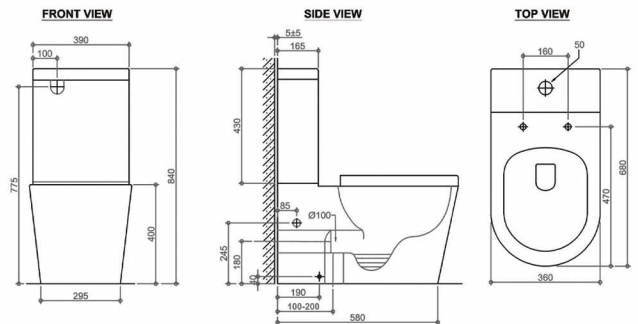

TL6002:LUNA