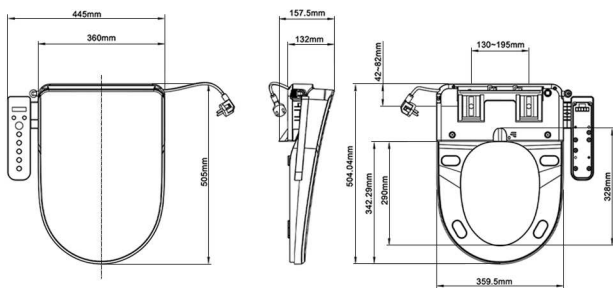

PRODUCT DETAIL PICTURE

EASY-TOUCH
OPERATION PANE

STAINLESS
STEEL SPRAY

SPECIFICATIONS

BS45 : MEDINA

TL6002:LUNA

Warranty

15 Years Warranty on LUNA Ceramic Toilet
2 Years Warranty on MEDINA Bidet Seat
more information, please visit www.lafeme.com.au